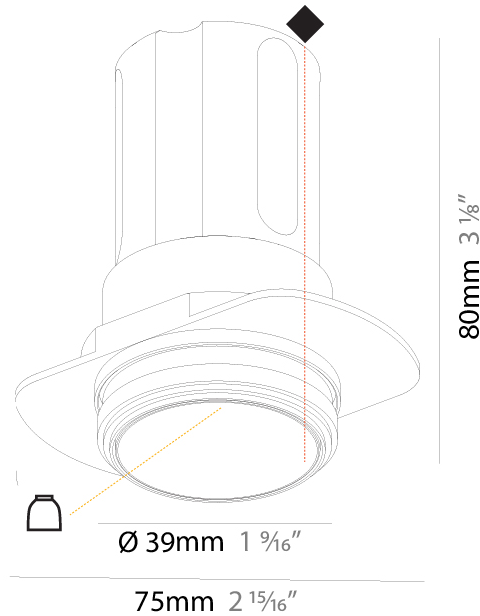

PHYSICAL

Shape: Round
Diameter (mm): 39
Diameter (in): 1 9/16
Height (mm): 80
Height (in): 3 1/8
Ceiling Thickness (mm): 10 / 12 / 15
Ceiling Thickness (in): 3/8 or 1/2 or 9/16
Min. Recessing Depth (mm): 150
Min. Recessing Depth (in): 5 7/8
Light Distribution: Downlight
Weight (kg): 0.143
Weight (lbs): 0.31
Fixture Finish: SSR / BKV / CWI / CRY / HAB / UFT / ITA / RUA / FTG / MYG / LOD / PUS / FRO / FUP / KIA / POP / BLS / SPG / MEY / GOH / GUM / CHC / COM / ABZ / JAG / OBR / MOS / ROR
Fixture Material: Aluminum
Cut-out Measurements: Ø 45mm / 1 3/4"
Upon Request: Unique Sizes Unique Ceiling Thickness

ELECTRICAL

Lamp Type: LED (Zhaga Standard)
Input Wattage (W): 7.7
Total Output Wattage (W): 6.8
Dimming: Tri-Mode (Non-Dimming and Phase Dimming (120Vac only) and 0-10V Dimming)
Driver Included: No
Driver Location: Remote
Driver Type: Constant Current - 120 / 277Vac
Input Voltage (V): 120 - 277
Constant Current (MA): 250

LED

Number of LEDs: 1
Color Temperature (°K): 2700 / 3000 / 3500 / 4000
Max. Delivered Lumen (lm): 660 / 690 / 725 / 740
CRI: >90 CRI
Lamp Life (hrs): 50000
Upon Request: RGB-W Tunable White Special Color Temperature

OPTICAL

Reflector: 33 / 47 / 65
Upon Request: Special Beam Angles

RATINGS AND CERTIFICATIONS

Certified By: Certified for North American Standards
IP rating: IP20

PROJECT
TYPE
SPECIFIER
QUANTITY
DATE

150mm
5 7/8"

45mm
1 3/4"

10 | 12 1/2 | 15mm
3/8" | 1/2" | 9/16"