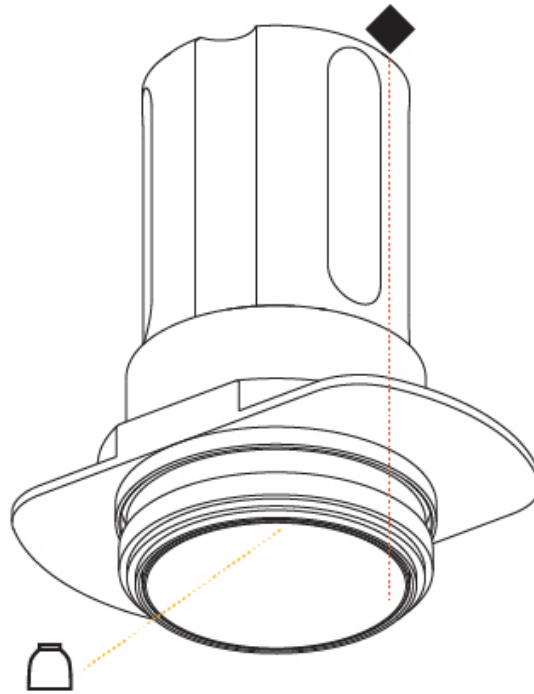

#### PHYSICAL

Shape: Round  
 Diameter (mm): 85  
 Diameter (in): 3 3/8  
 Height (mm): 124  
 Height (in): 4 7/8  
 Ceiling Thickness (mm): 5 - 30  
 Ceiling Thickness (in): 3/16 - 1 3/16  
 Min. Recessing Depth (mm): 140  
 Min. Recessing Depth (in): 5 1/2  
 Light Distribution: Downlight  
 Weight (kg): 0.335  
 Weight (lbs): 0.74  
 Fixture Finish: SSR / BKV / CWI / CRY / HAB / UFT / ITA / RUA / FTG / MYG / LOD / PUS / FRO / FUP / KIA / POP / BLS / SPG / MEY / GOH / GUM / CHC / COM / ABZ / JAG / OBR / MOS / ROR  
 Fixture Material: Aluminum Die Cast  
 Cut-out Measurements: D - 80mm / 3 1/8"

#### PHYSICAL

Shape: Round  
 Diameter (mm): 39  
 Diameter (in): 1 9/16  
 Height (mm): 80  
 Height (in): 3 1/8  
 Ceiling Thickness (mm): 10 / 12 / 15  
 Ceiling Thickness (in): 3/8 or 1/2 or 9/16  
 Min. Recessing Depth (mm): 150  
 Min. Recessing Depth (in): 5 7/8  
 Light Distribution: Downlight  
 Weight (kg): 0.143  
 Weight (lbs): 0.31  
 Fixture Finish: SSR / BKV / CWI / CRY / HAB / UFT / ITA / RUA / FTG / MYG / LOD / PUS / FRO / FUP / KIA / POP / BLS / SPG / MEY / GOH / GUM / CHC / COM / ABZ / JAG / OBR / MOS / ROR  
 Fixture Material: Aluminum  
 Cut-out Measurements: Ø 45mm / 1 3/4"  
 Upon Request: Unique Sizes Unique Ceiling Thickness

## INVADER DEEP TRIMLESS

A37922-

PROJECT

TYPE

SPECIFIER

QUANTITY

DATE

A