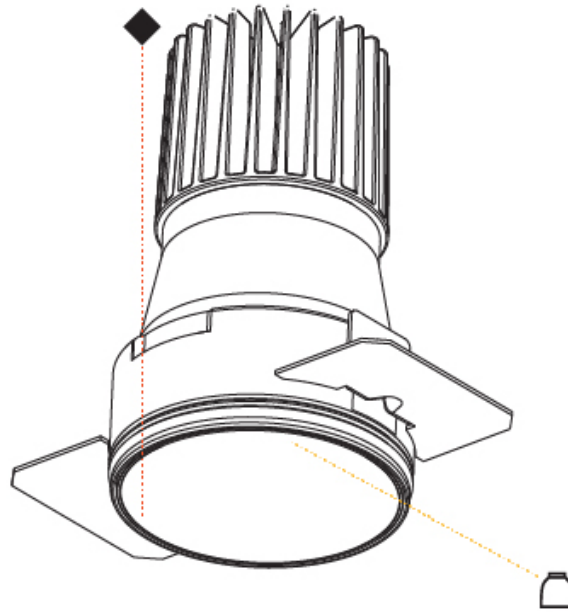

INVADER DEEP TRIMLESS

A35621-

PROJECT	_____
TYPE	_____
SPECIFIER	_____
QUANTITY	_____
DATE	_____