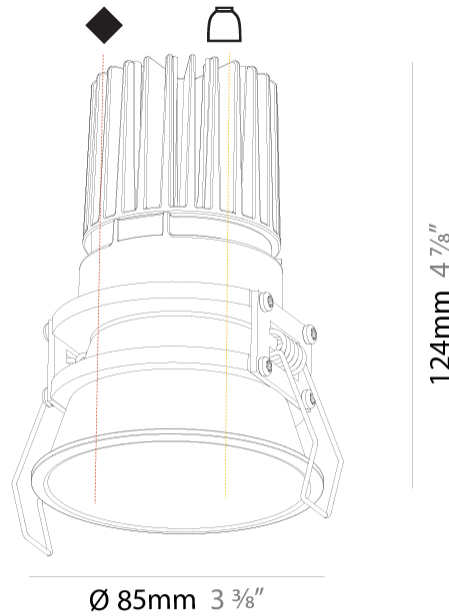

GENERAL

Series: Invader Deep
Brand: Prolicht
Division: Architectural
Mounting Type: Recessed
Mounting Location: Ceiling
Subcategory: Downlight

PHYSICAL

Shape: Round
Diameter (mm): 85
Diameter (in): 3 3/8
Height (mm): 124
Height (in): 4 7/8
Ceiling Thickness (mm): 5 - 30
Ceiling Thickness (in): 3/16 - 1 3/16
Min. Recessing Depth (mm): 140
Min. Recessing Depth (in): 5 1/2
Light Distribution: Downlight
Weight (kg): 0.335
Weight (lbs): 0.74
Fixture Finish: SSR / BKV / CWI / CRY / HAB / UFT / ITA / RUA / FTG / MYG / LOD / PUS / FRO / FUP / KIA / POP / BLS / SPG / MEY / GOH / GUM / CHC / COM / ABZ / JAG / OBR / MOS / ROR
Fixture Material: Aluminum Die Cast
Cut-out Measurements: D - 80mm / 3 1/8"

ELECTRICAL

Lamp Type: LED (Zhaga Standard)
Input Wattage (W): 14.3
Total Output Wattage (W): 13
Dimming: Tri-Mode (Non-Dimming and Phase Dimming (120Vac only) and 0-10V Dimming)
Driver Included: No
Driver Location: Recessed Housing
Driver Type: Constant Current - Universal
Housing: See components
Input Voltage (V): 120 - 277
Constant Current (MA): 350

LED

Number of LEDs: 1
Color Temperature (°K): 2700 / 3000 / 3500 / 4000
Max. Delivered Lumen (lm): 890 / 920 / 970 / 990
Nominal Lumen (lm): 1304 / 1352 / 1421 / 1450
CRI: >90 CRI
Lamp Life (hrs): 50000

OPTICAL

Reflector: 20 / 40 / 60
Adjustability: Fixed

RATINGS AND CERTIFICATIONS

Certified By: Certified for North American Standards
IP rating: IP44