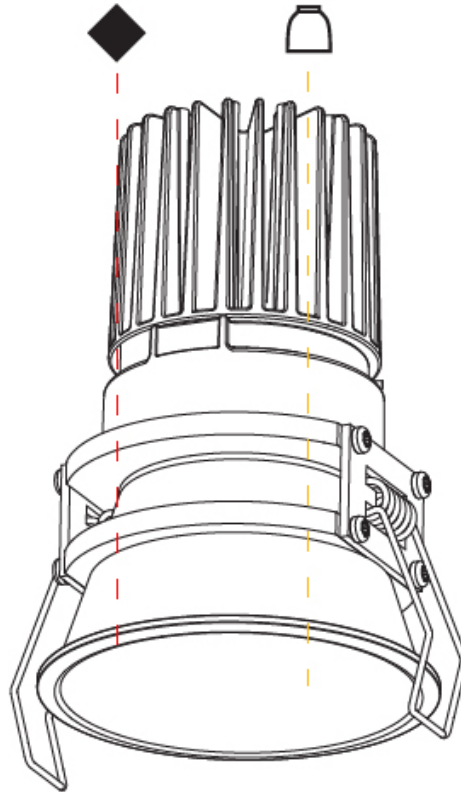

#### PHYSICAL

Shape: Round  
 Diameter (mm): 85  
 Diameter (in): 3 3/8  
 Height (mm): 124  
 Height (in): 4 7/8  
 Ceiling Thickness (mm): 5 - 30  
 Ceiling Thickness (in): 3/16 - 1 3/16  
 Min. Recessing Depth (mm): 140  
 Min. Recessing Depth (in): 5 1/2  
 Light Distribution: Downlight  
 Weight (kg): 0.335  
 Weight (lbs): 0.74  
 Fixture Finish: SSR / BKV / CWI / CRY / HAB / UFT / ITA / RUA / FTG / MYG / LOD / PUS / FRO / FUP / KIA / POP / BLS / SPG / MEY / GOH / GUM / CHC / COM / ABZ / JAG / OBR / MOS / ROR  
 Fixture Material: Aluminum Die Cast  
 Cut-out Measurements: D - 80mm / 3 1/8"

## INVADER DEEP RECESSED

A35605-

PROJECT

TYPE

SPECIFIER

QUANTITY

DATE

A

#### PHYSICAL

Shape: Round  
 Diameter (mm): 71  
 Diameter (in): 2 <sup>13</sup>/<sub>16</sub>  
 Height (mm): 124  
 Height (in): 4 <sup>7</sup>/<sub>8</sub>  
 Ceiling Thickness (mm): 10 / 12.5 / 15  
 Ceiling Thickness (in): 3/8 or 1/2 or 9/16  
 Min. Recessing Depth (mm): 140  
 Min. Recessing Depth (in): 5 <sup>1</sup>/<sub>2</sub>  
 Light Distribution: Downlight  
 Weight (kg): 0.358  
 Weight (lbs): 0.79  
 Fixture Finish: SSR / BKV / CWI / CRY / HAB / UFT / ITA / RUA / FTG / MYG / LOD / PUS / FRO / FUP / KIA / POP / BLS / SPG / MEY / GOH / GUM / CHC / COM / ABZ / JAG / OBR / MOS / ROR  
 Fixture Material: Aluminum  
 Cut-out Measurements:  $\square$  79mm / 3 1/8"  
 Upon Request: Unique Sizes Unique Ceiling Thickness